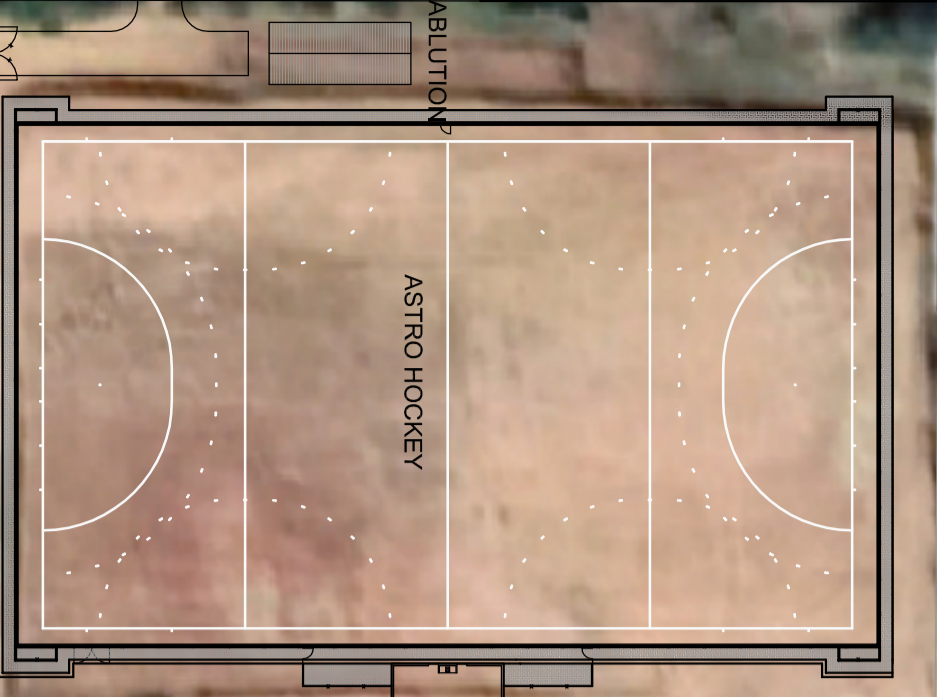

25m St

PHASE 3

25m POOL

PUMP/ STORE ROOM

ABLUTION

ASTRO HOCKEY

PAVILION/ CHANGE ROOMS

RUGBY A

2-LANE STRAIGHT WITH PARTIAL BEND

MINI ASTRO

PHASE 3

NETBALL x 6

ABLUTION

BOYS RES

Dirkie Uys Seunskoshuis

Wol St