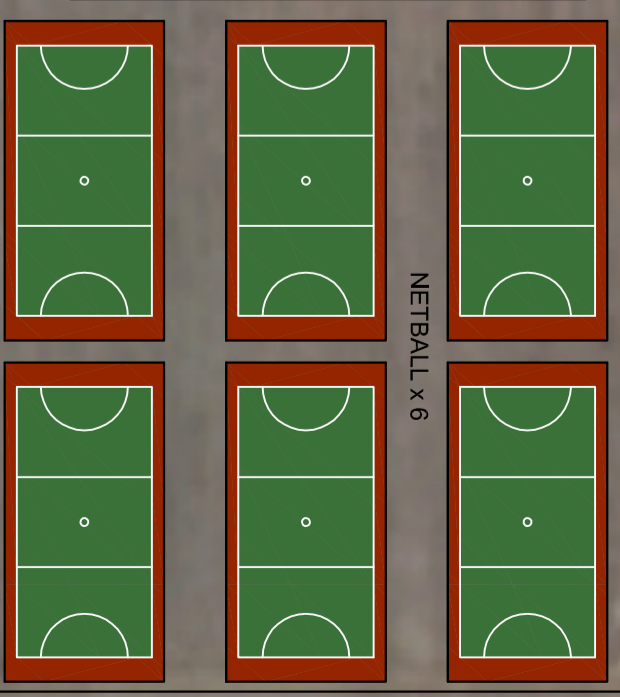

2-LANE STRAIGHT WITH PARTIAL BEND

MINI ASTRO

PHASE 3

NETBALL x 6

ABLUTION

BOYS RES

Dirkie Uys Seunskoshuis

Wol St

Wol St

Loop St

Image © 2022 Maxar Technologies

Karee St